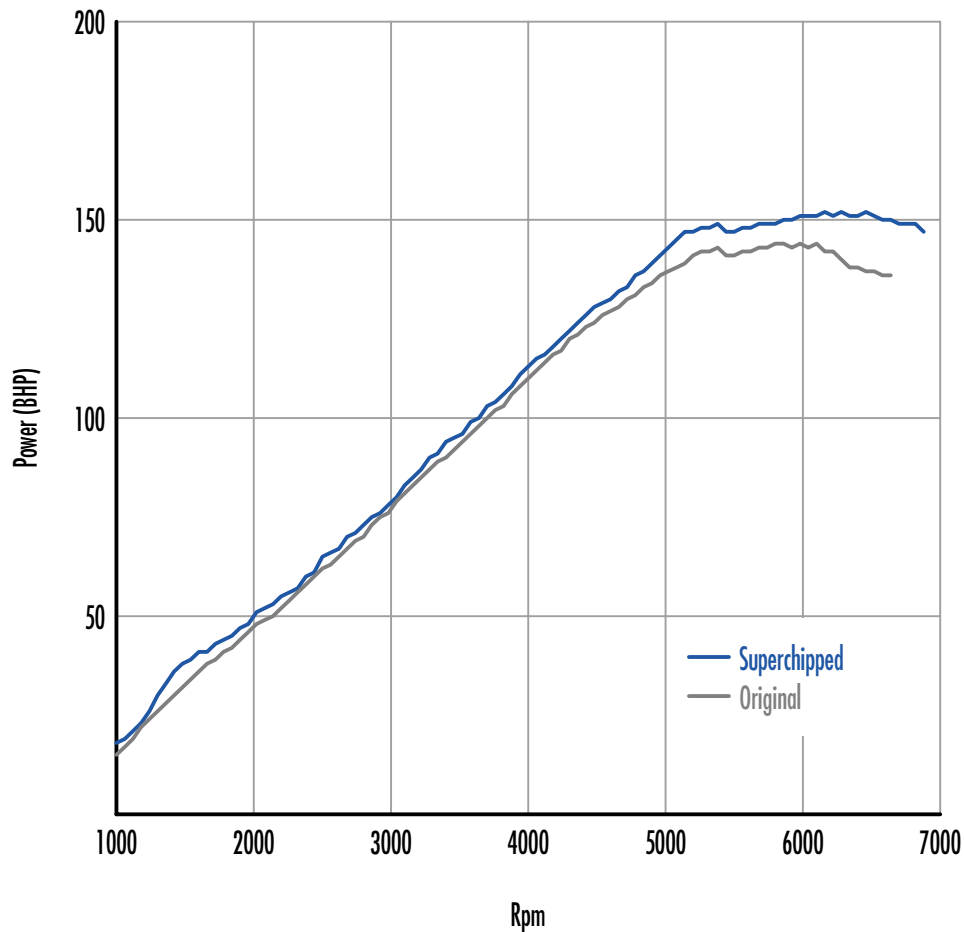

Power

12 BHP increase @ 6240 Rpm

Superchipped Max 152 BHP @ 6420 Rpm

Original Max 144 BHP @ 6060 Rpm

Torque

23 Nm increase @ 1500 Rpm

Superchipped Max 204 Nm @ 4380 Rpm

Original Max 199 Nm @ 4140 Rpm